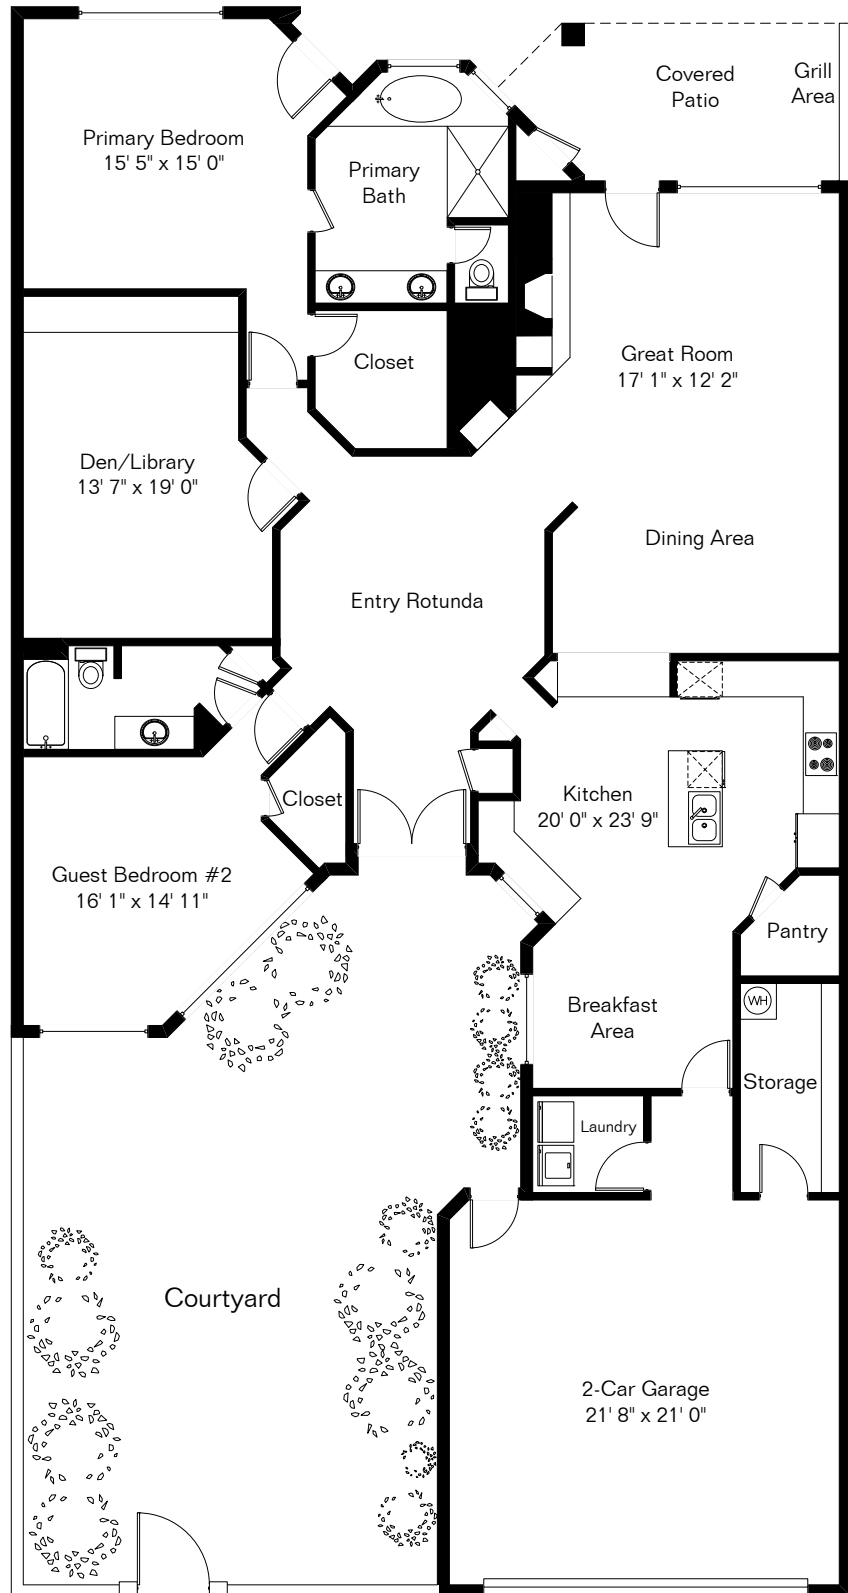

# 6736 N Chapultepec Circle

The square footages and room size information are deemed to be reliable but are not guaranteed and should be independently verified. This drawing is for marketing purposes only.

Site Visit June 2024

Copyright 2024 Floor Plans First! LLC  
All Rights Reserved.

Living Area 2,372 Sq Ft

Storage 74 Sq Ft

Garage 535 Sq Ft

Floor Plans First!  
See the Floor Plan First!  
FloorPlansFirst.com  
(520) 881-1500